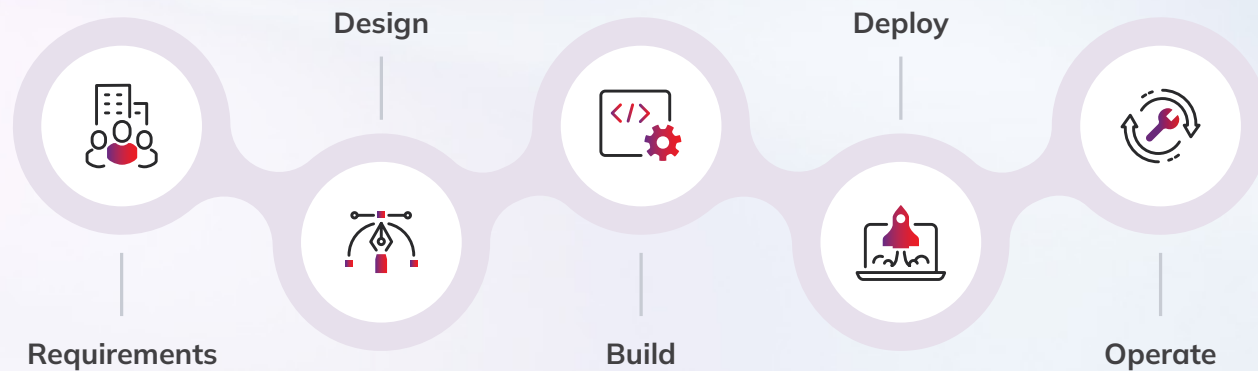

A collaborative process for custom software development

Excellent software engineering is the engine that drives digital business success.

From developing new applications to modernising existing ones, we will work with your experts to engineer excellent user experiences and reimagine how your organisation operates.

Key benefits of custom software development with NashTech

NashTech is UK-headquartered, with highly experienced, motivated and qualified teams of software developers based offshore in key locations globally.

We offer our own distinctive engagement and delivery model that is versatile, adaptive and highly collaborative so that we can take you from vision to value fast at every scale of build and with exceptional quality assured:

Streamline workflows, automate repetitive tasks and eliminate inefficiencies.

Go to market faster using our suite of methodologies and accelerators.

Create new revenue streams and support business expansion with custom-built differentiated software.

Design with your teams, end users and clients in mind to create intuitive interfaces, embrace personalisation and deliver a better overall experience.

Your trusted customised software development partner

With expertise in software engineering, quality assurance, API integration, artificial intelligence (AI), cloud architecture, data management and analytics, our team ensures your software is innovative, reliable and strategically aligned with your objectives.

- **Flexible and scalable resourcing models.** Meet your strategic and technology goals efficiently and drive revenue and profitability.
- **Project delivery that balances innovation and risk.** Solve your toughest challenges through collaborative relationships and processes.
- **AI ready for substantial productivity gains.** Full AI options for the software development lifecycle (SDLC).
- **Exceptional quality assured.** We measure and continuously improve in terms of the overall quality accreditations we hold, the quality management system we deploy and at a detailed level within the SDLC.

[Contact us](#)